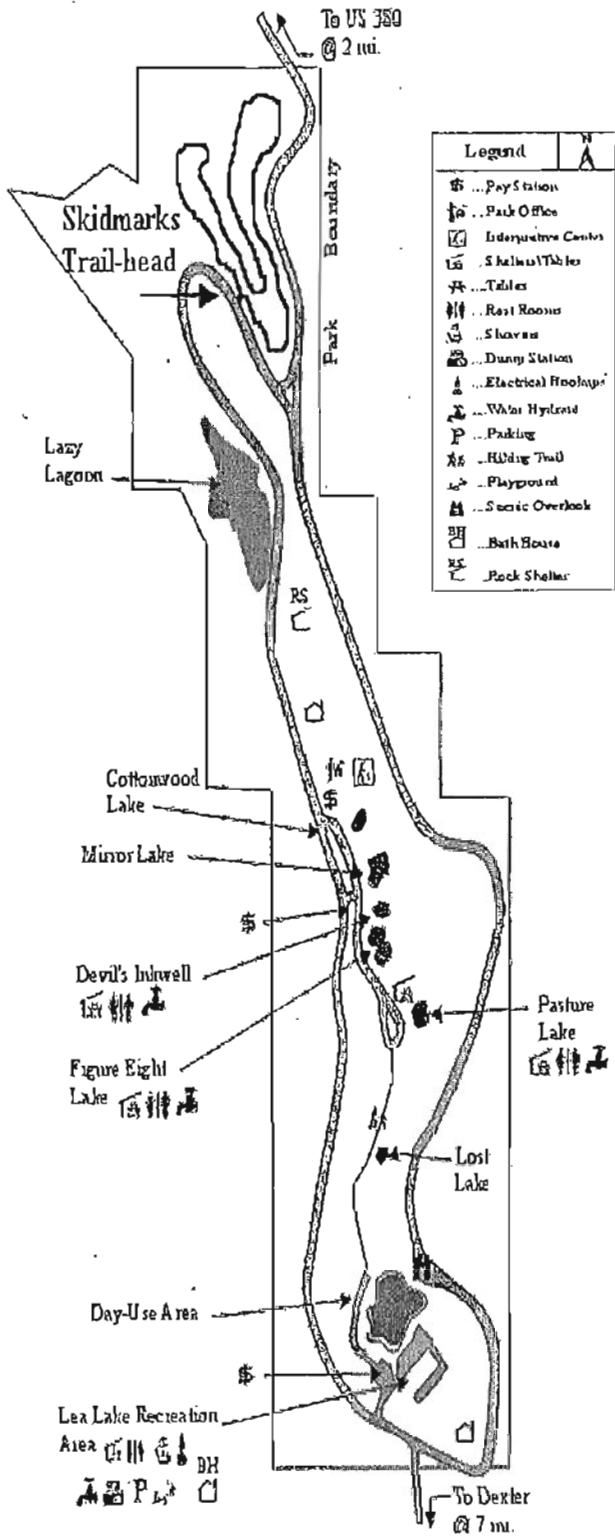

Desert Bike Trail Skidmarks

Bike it or Hike it

Bottomless Lakes
State Park